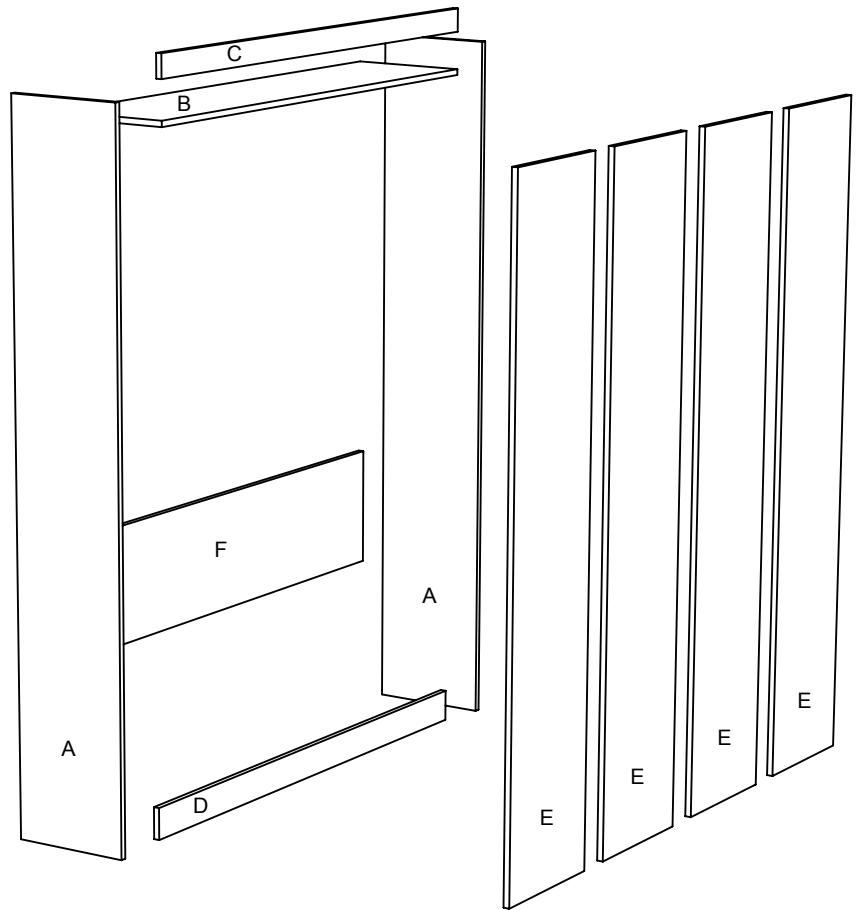

Assembly Notes:

- Top Valance (C) mounts on top of the Main Header (B)
- The top of the Main Header (B) is 3" down from the top of the Side Panels (A)
- The Doors (E) are mounted 3" down from the top of the Side Panels (A)
- Outside Doors(E) mount to Side Panels(A) with hinges from inside
- The Bottom Kick(D) is recessed 1" from the front edge of the Side Panels (A)

All dimensions are finished sizes
 All dimension units are in inches
 All material is 3/4 inch thickness

Part	Description	Qty.	Single	Double	Queen	King	L Edge	S Band
A	Side Panels	2	85x16	85x16	90x16	90x16	1	0
B	Main Header	1	43.5x16	58.5x16	64.5x16	84.5x16	1	0
C	Top Valance	1	43.5x3	58.5x3	64.5x3	84.5x3	0	0
D	Bottom Kick	1	43.5x4	58.5x4	64.5x4	84.5x4	1	0
E	Doors (3w/Single)	*4or3	*78x15	78x15	83x16.5	83x21.5	2	2
F	Headboard	1	43.5x15	58.5x15	64.5x15	84.5x15	1	0