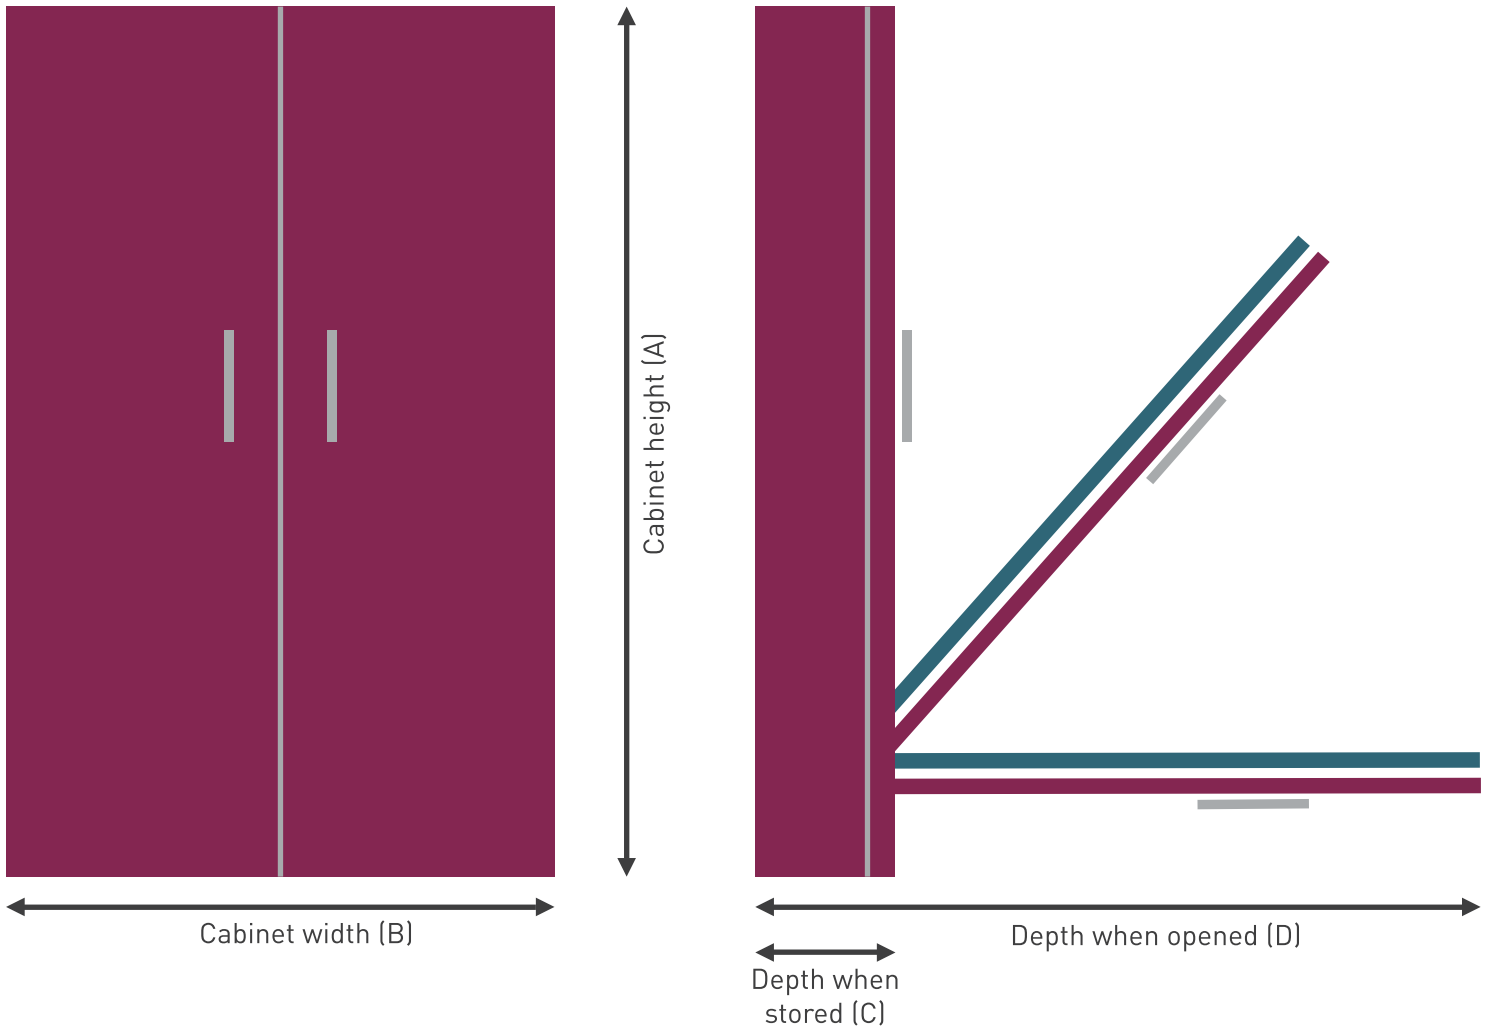

The patented, enclosed counter-sprung mechanism supports the weight of the bed and mattress. When folded away the bed and cabinet typically sit only 53cm from the wall, allowing for maximum use of the surrounding area. A key feature of the bed is the sprung slatted mattress base that ensures enhanced spinal support and comfort.

# FOLDAWAY BED SPECIFICATIONS

	3' (90 X 190CM) SINGLE	4'6" (140 X 190CM) DOUBLE
<b>The Foldaway Bed</b>	A = 205cm	A = 205cm
	B = 100cm	B = 150cm
	C = 53cm	C = 53cm
	D = 228cm	D = 228cm